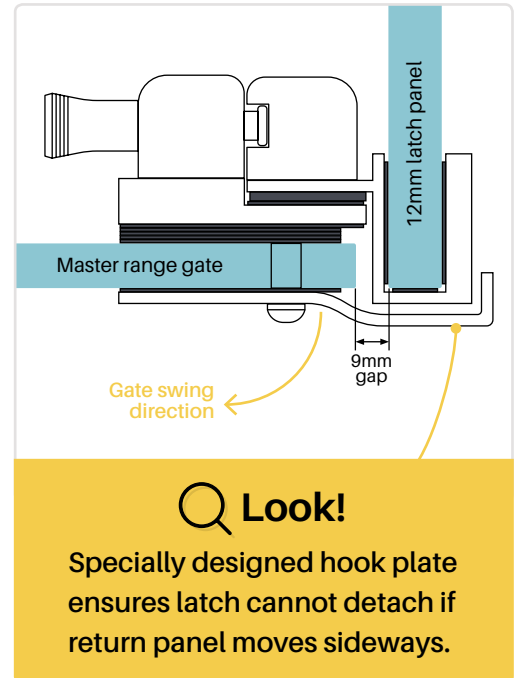

Master range face mount lockable latch
Black polymer
Order Code: MR-FMLSL

Master range round post to glass latch kit
SS316
Polish or satin finish
Order Code: MR-RPLSS-P
MR-RPLSS-S

Master range internal 90° to glass latch kit
SS316 & black polymer
Polish or satin finish
Order Code: MR-FL90I-P
MR-FL90I-S

Suits Ø50mm round posts

Retro fit to master range latch kits for a lockable latch. Simply remove existing non-lockable latch and replace

Frameless gate layouts Master range

► Glass to glass Master Range hinges with glass to glass latch

► Glass to glass Master Range hinges with wall/sq. post to glass latch

► Wall/sq. post to glass Master Range hinges with glass to glass latch

Frameless gate layouts Master range

► Glass to glass Master Range hinges with external 90° corner fitting latch

► Glass to glass Master Range hinges with internal 90° corner fitting latch