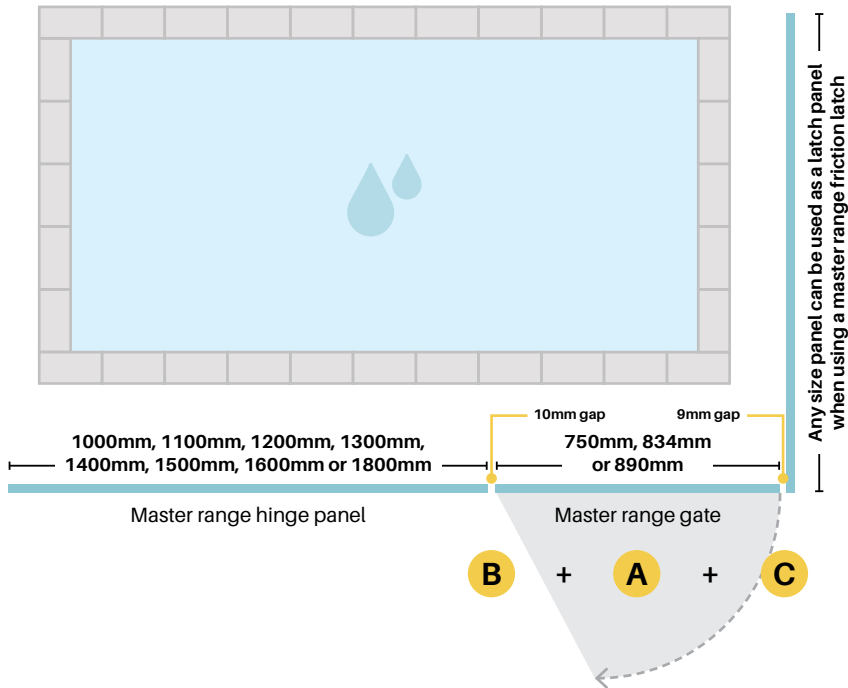

Suits Ø50mm round posts

Retro fit to master range latch kits for a lockable latch. Simply remove existing non-lockable latch and replace

Frameless gate layouts Master range

► Glass to glass Master Range hinges with glass to glass latch

► Glass to glass Master Range hinges with wall/sq. post to glass latch

► Wall/sq. post to glass Master Range hinges with glass to glass latch

Frameless gate layouts Master range

► Glass to glass Master Range hinges with external 90° corner fitting latch

► Glass to glass Master Range hinges with internal 90° corner fitting latch