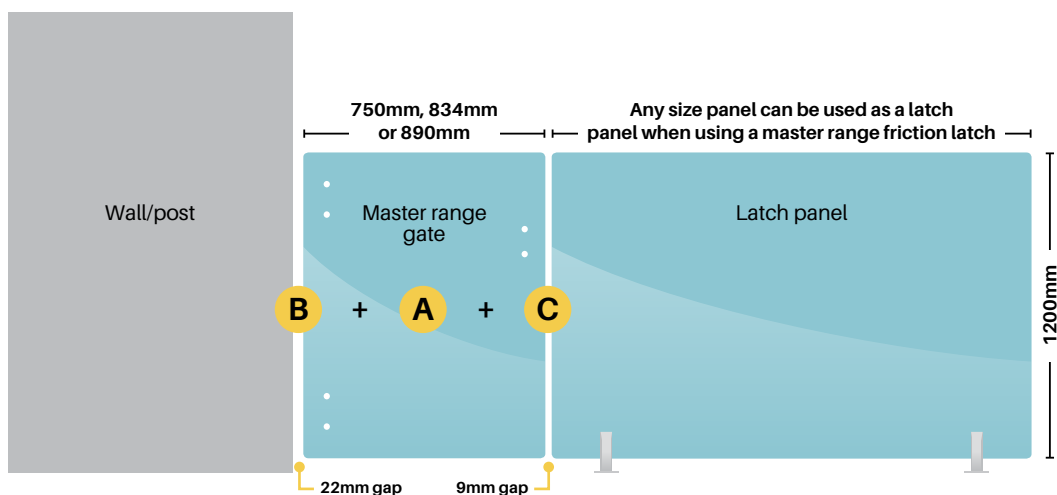

Suits Ø50mm round posts

Retro fit to master range latch kits for a lockable latch. Simply remove existing non-lockable latch and replace

Frameless gate layouts Master range

► Glass to glass Master Range hinges with glass to glass latch

► Glass to glass Master Range hinges with wall/sq. post to glass latch

► Wall/sq. post to glass Master Range hinges with glass to glass latch

Frameless gate layouts Master range

► Glass to glass Master Range hinges with external 90° corner fitting latch

► Glass to glass Master Range hinges with internal 90° corner fitting latch