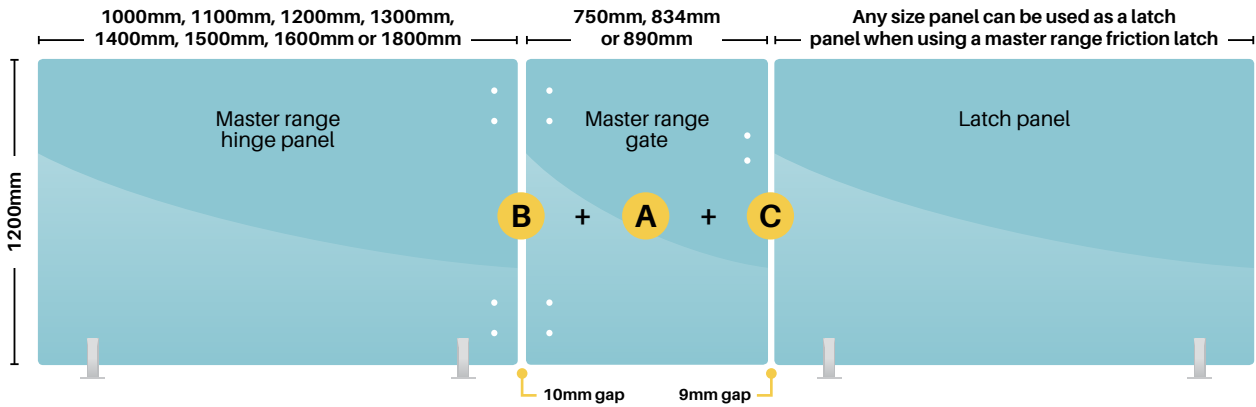

Master range face mount lockable latch
Black polymer
Order Code: MR-FMLSL

Master range round post to glass latch kit
SS316
Polish or satin finish
Order Code: MR-RPLSS-P
MR-RPLSS-S

Master range internal 90° to glass latch kit
SS316 & black polymer
Polish or satin finish
Order Code: MR-FL90I-P
MR-FL90I-S

Suits Ø50mm round posts

Retro fit to master range latch kits for a lockable latch. Simply remove existing non-lockable latch and replace

Frameless gate layouts Master range

► Glass to glass Master Range hinges with glass to glass latch

► Glass to glass Master Range hinges with wall/sq. post to glass latch

► Wall/sq. post to glass Master Range hinges with glass to glass latch

Frameless gate layouts Master range

► Glass to glass Master Range hinges with external 90° corner fitting latch

► Glass to glass Master Range hinges with internal 90° corner fitting latch