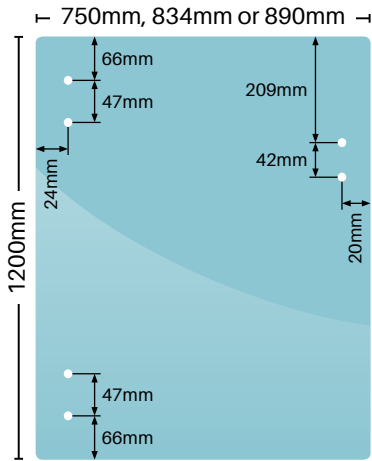

Gate hardware guide Master range

A Select Master Range gate required

8mm thick clear toughened
2mm radius corners
Suits master range hardware

6x Ø10mm holes
Complies with relevant
Australian standards

Order Code	Width
08SLG-0750	750mm
08SLG-0834	834mm
08SLG-0890	890mm

B Select Master Range hinge set required

Master range glass to glass hinge set
SS316
Polish or satin finish
Order Code: MR-GGH-P
MR-GGH-S

Master range sq. post/wall to glass hinge set
SS316
Polish or satin finish
Order Code: MR-SPH-P
MR-SPH-S

Master range round post to glass hinge set
SS316
Polish or satin finish
Order Code: MR-RPH-P
MR-RPH-S

Suits Ø50mm round posts

C Select Master Range latch kit required

Master range glass to glass latch kit
SS316
Polish or satin finish
Order Code: MR-FLGGSS-P
MR-FLGGSS-S

► Glass to glass Master Range hinges with internal 90° corner fitting latch