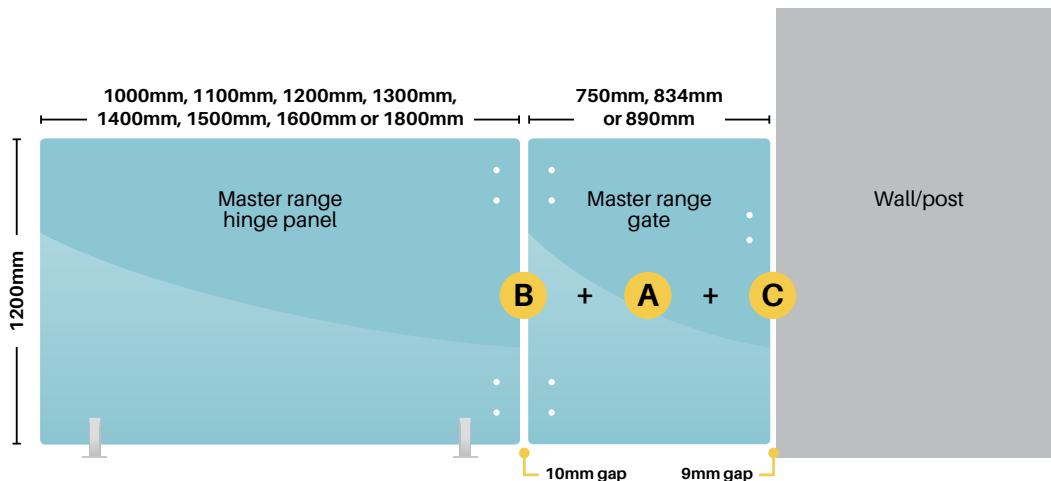

Suits Ø50mm round posts

Retro fit to master range latch kits for a lockable latch. Simply remove existing non-lockable latch and replace

Frameless gate layouts Master range

► Glass to glass Master Range hinges with glass to glass latch

► Glass to glass Master Range hinges with wall/sq. post to glass latch

► Wall/sq. post to glass Master Range hinges with glass to glass latch

Frameless gate layouts Master range

► Glass to glass Master Range hinges with external 90° corner fitting latch

► Glass to glass Master Range hinges with internal 90° corner fitting latch